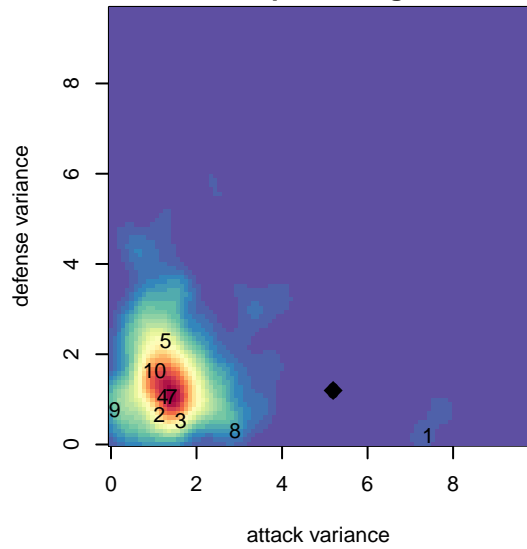

Academy Idaho Cads G02

Academy Idaho
 Post Falls, ID
 G02 total strength=1014
 attack=2.69 defense=1.64
 fall league = PSPL–Inland Div 1 U13
 spr league = Spr PSPL–Inland Div 1 U13
 notes= Moate 2014

alt names used:
 THE ACADEMY ACADEMY 02G (ID)
 The Academy Cads U13G
 THE ACADEMY IDAHO 02/03G (ID)
 The Academy Cads U13G
 THE ACADEMY IDAHO 02/03G (ID)

Venues played:
 2015 Nike Crossfire Challenge Gold Group U13
 2015 Les Schwab NW Cup U13 Premier U13
 2015 PSPL–Inland Div 1 U13
 2015 Spr PSPL–Inland Div 1 U13
 2015 WA Cup GU13 Bronze U13

Academy Idaho Cads G02
 Dots are actual minus expected GF (blue circles) and GA (red triangles).
 Blue line is smoothed change in attack strength. Red is smoothed change in defense strength.

**attack and defense variance (black dot)
relative to other teams
and top 10 in region**

**attack and defense rating
relative to others at age
and all opponents in last 13 months**

Performance relative to 13 month average